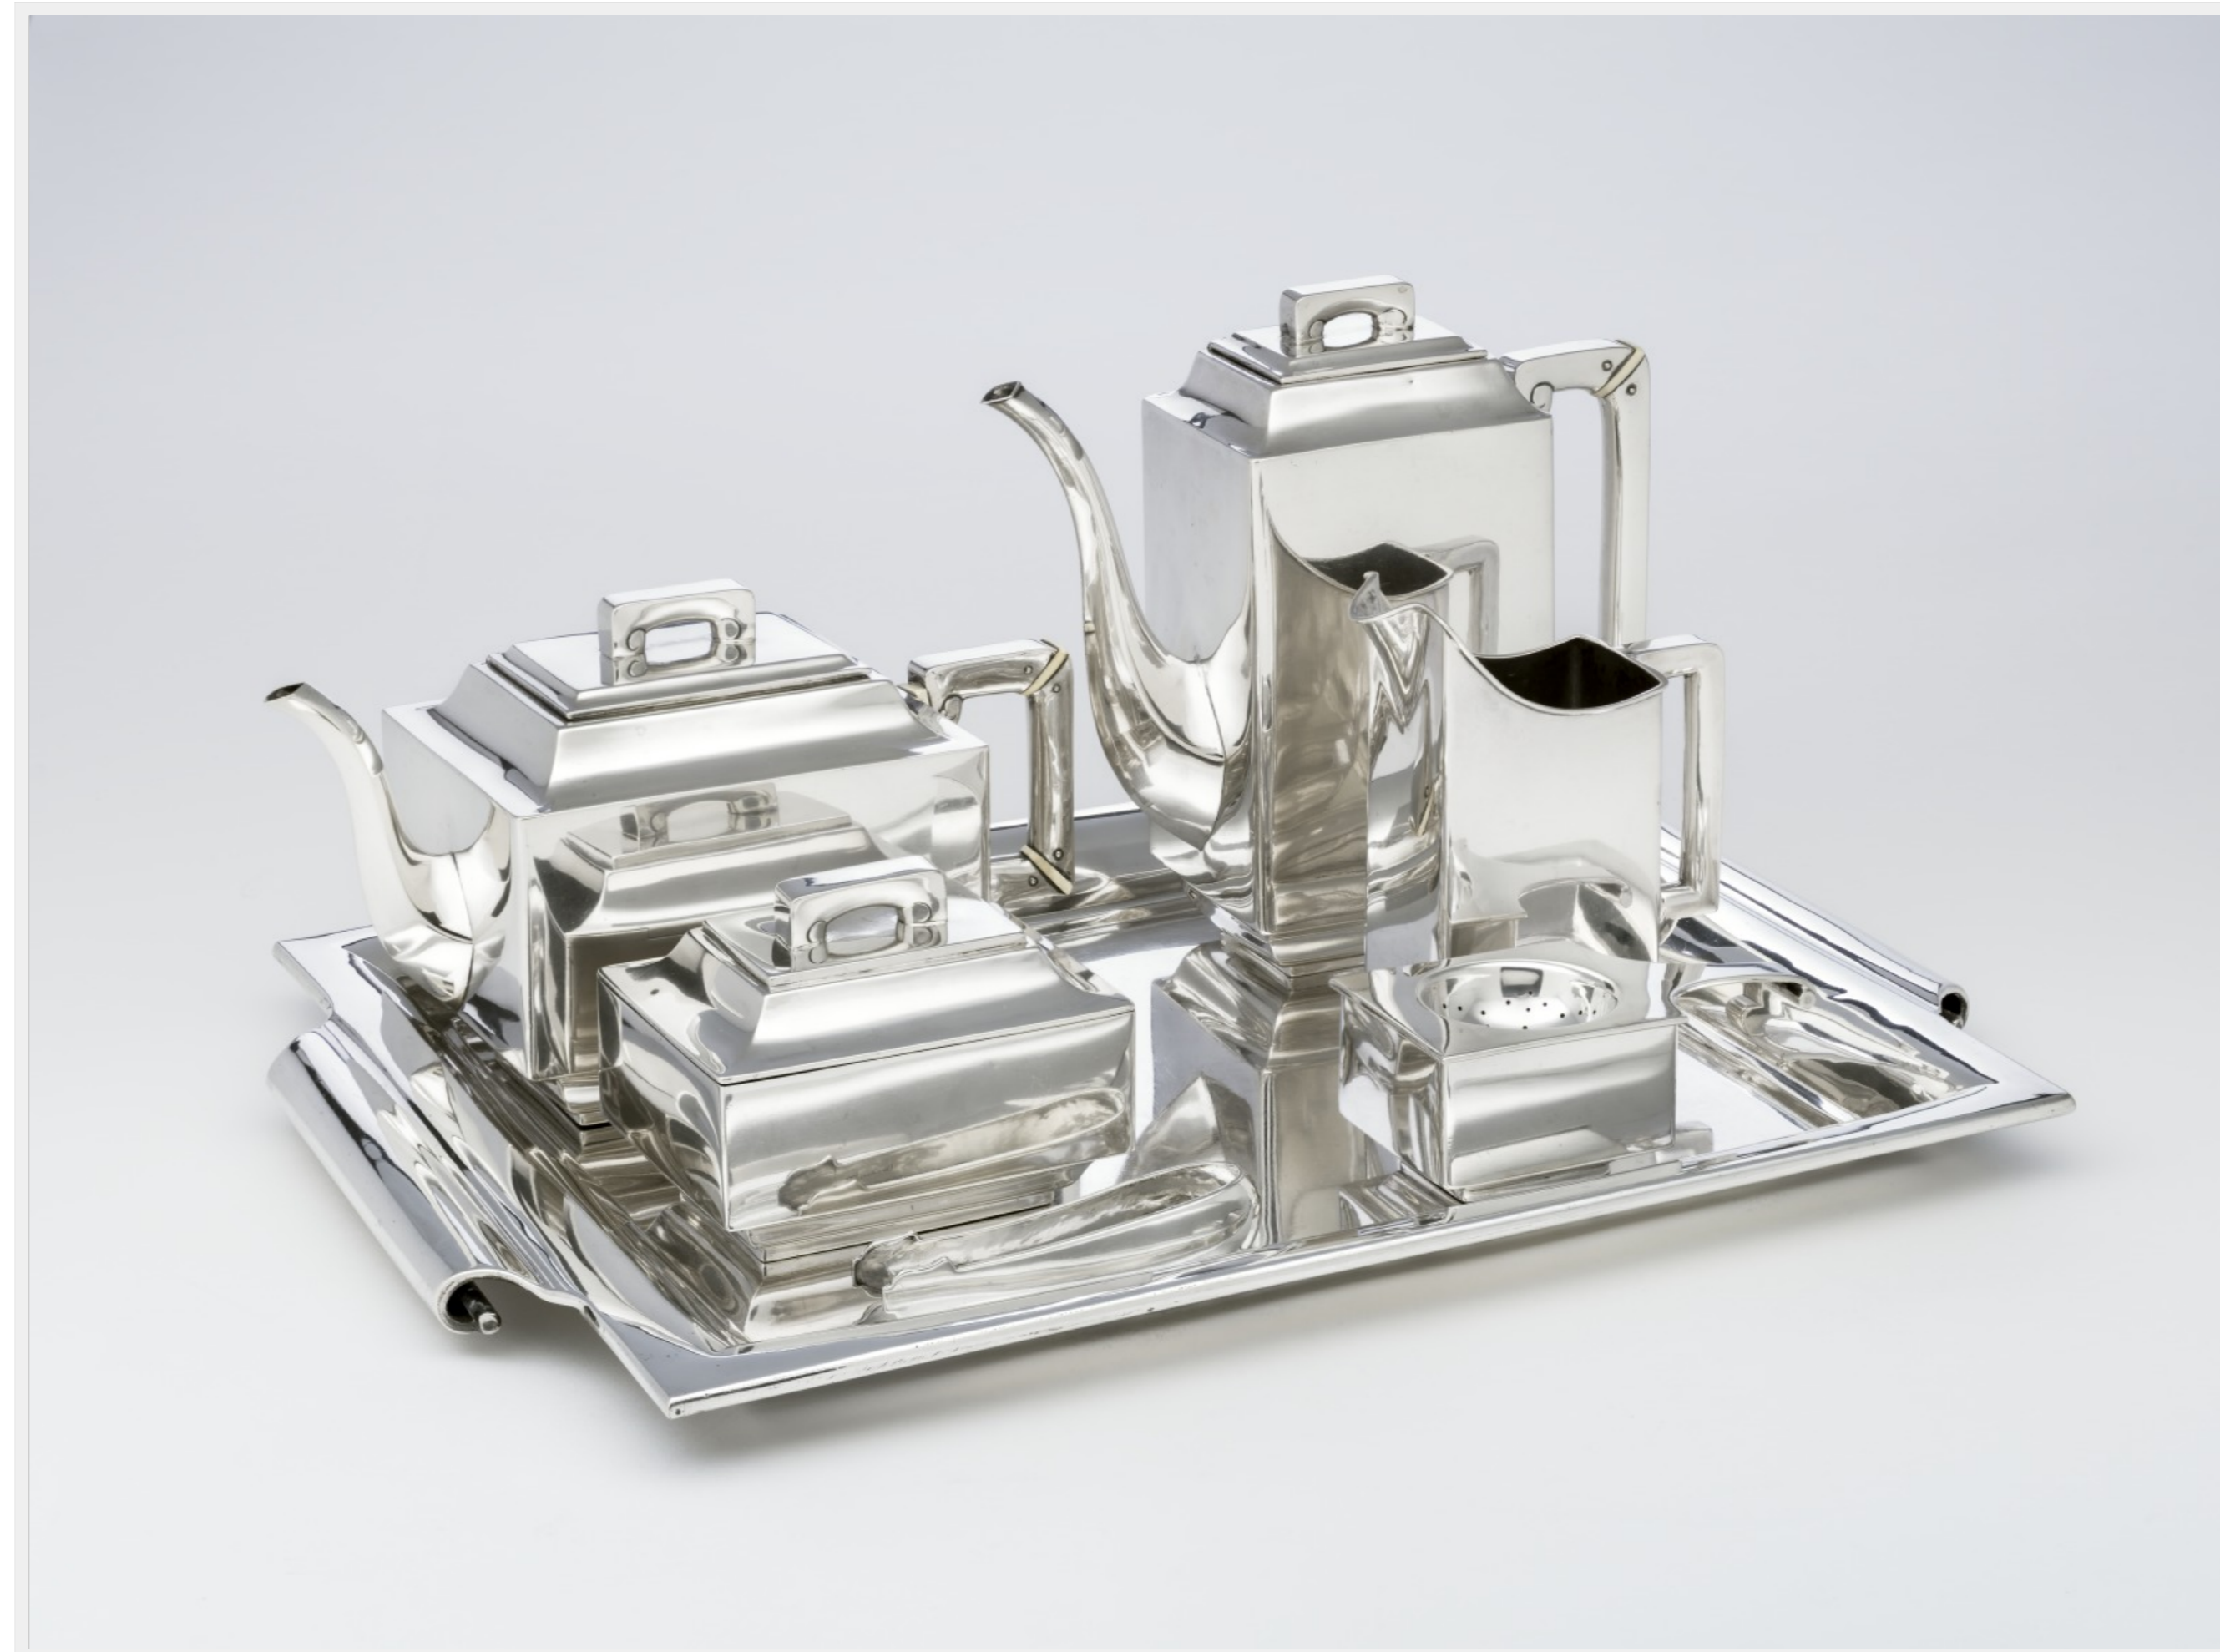

Conservation

Digital Resources

Home » Art » Explore the Collection

 Share  Tweet  Share  Pin It

« [Back to Search Results](#)

Tea and Coffee Service (7 piece)

[More Details](#) ▼

[Zoom](#)

[Download](#)

Currently on Display

Name: Tea and Coffee Service (7 piece)

Artist: Emmy Roth (German, b.1885, d.1942), silversmith

Date: Circa 1930

Place: Germany

Medium: silver and ivory

Measurements: Tray: 1 x 14 3/16 x 19 1/2 in. (2.5 x 36 x 49.5 cm); Coffee Pot: 9 1/16 x 9 1/16 x 3 9/16 in. (23 x 23 x 9 cm); Teapot: 5 7/8 x 10 7/16 x 4 3/4 in. (15 x 26.5 x 12.1 cm); Creamer: 6 1/8 x 5 1/16 x 2 7/8